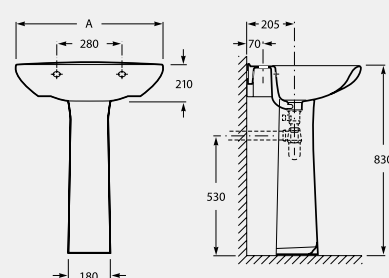

WM810014Z0010F1
520 x 400

40 14,0 **40,20 €**

WM819011Z000001
Coluna.

40 10,8 **32,00 €**

WM819012Z0000F1
Semi-coluna.

40 9,0 **44,20 €**

SANITA COMPACTA

PESO
KG