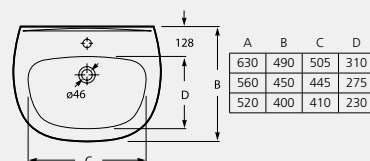

WM810014Z0010F1
520 x 400

40 14,0 **40,20 €**

WM819011Z000001
Coluna.

40 10,8 **32,00 €**

WM819012Z0000F1
Semi-coluna.

40 9,0 **44,20 €**

SANITA COMPACTA

PESO
KG