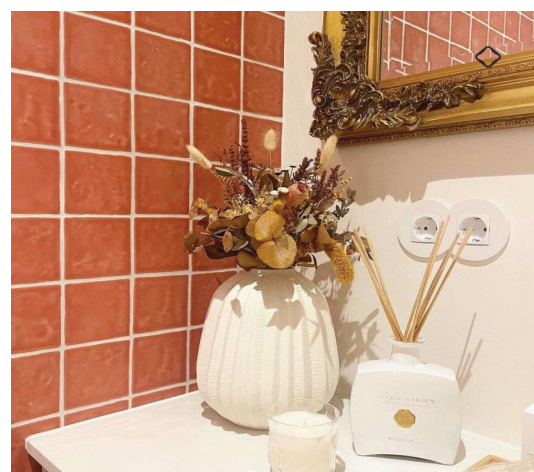

Old School Evoke Canyon 10x10